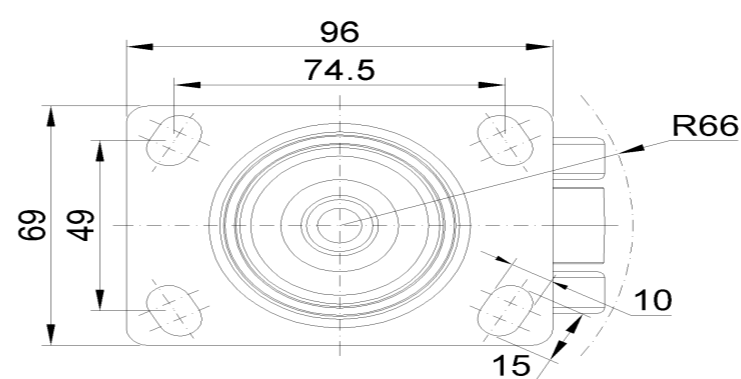

* For any deviation between metric and imperial spec, please refer to the metric spec.