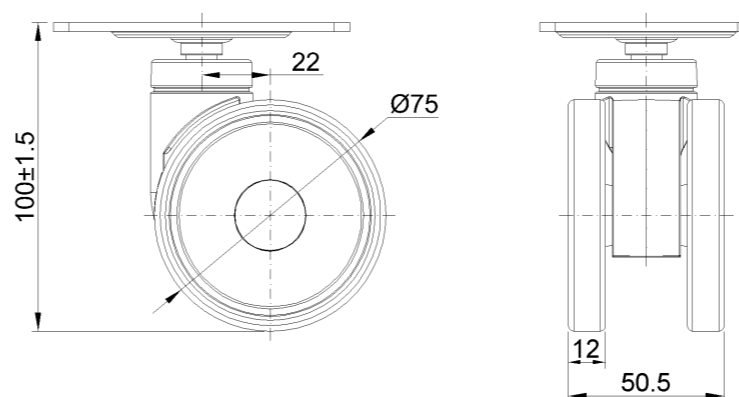

Dimensions

Mounting