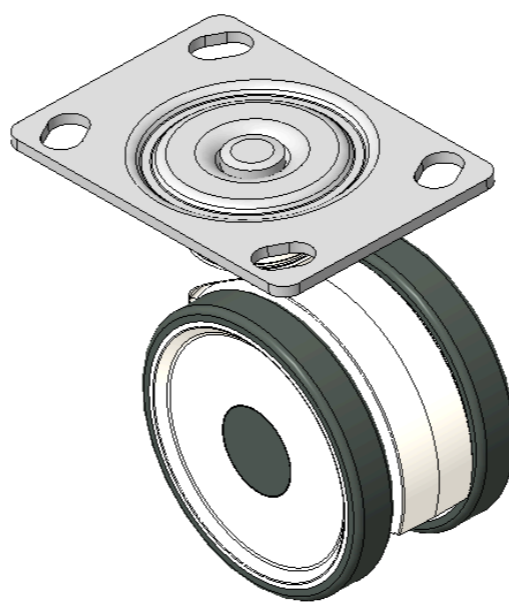

1110-3 Series — Medi Series

PPR Wheel (White-Dark Gray) Wheel Diameter × Wheel Width 75 × 12mm

EAN

KS-11100302262043

Drawings are for reference only and may differ from the product

Picture may differ from original product

Technical Data

Metric Imperial

Wheel Diameter	75mm
Wheel Width	50.5mm
Wheel Bearing	Wheel With Plain Bearing
Plate Size	96 x 69mm
Bolt Hole Spacing	74.5 x 49mm
Plate Hole	10 x 15mm
Offset	22mm
Swivel Interference	132mm
Overall Height	100mm
Swivel Radius	66mm
Hardness Of Tread	82±5° Shore A
Load Capacity (Dynamic)	30kgs
Load Capacity (Static)	45kgs
Temperature	-20°C to +60°C
Fork Type	Swivel Caster
Stainless	N/A
Electrical Conductivity	N/A
Anti-Static	N/A
Weight	0.25kgs
Standard	ISO22881