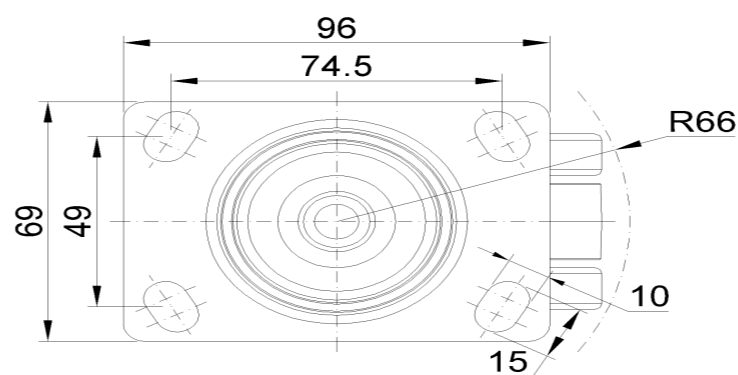

## 1110-3 Series — Medi Series

PPR Wheel (White-Dark Gray) Wheel Diameter × Wheel Width 75 × 12mm

EAN

KS-11100302262043

Drawings are for reference only and may differ from the product

Picture may differ from original product

### Technical Data

Imperial  Metric

Wheel Diameter	3 "
Wheel Width	2
Wheel Bearing	Wheel With Plain Bearing
Plate Size	3-7/8 " x 2-3/4 "
Bolt Hole Spacing	3 " x 2 "
Plate Hole	3/8 " x 5/8 "
Offset	7/8 "
Swivel Interference	5-1/4 "
Overall Height	4 "
Swivel Radius	2-5/8 "
Hardness Of Tread	82±5° Shore A
Load Capacity (Dynamic)	66lbs
Load Capacity (Static)	99lbs
Temperature	-4°F to +140°F
Fork Type	Swivel Caster
Stainless	N/A
Electrical Conductivity	N/A
Anti-Static	N/A
Weight	0.6lbs
Standard	ISO22881

### Dimensions

### Mounting

\* For any deviation between metric and imperial spec, please refer to the metric spec.