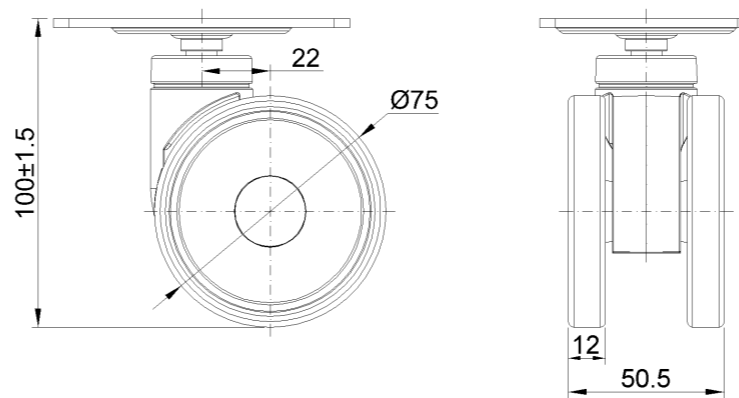

## 1110-3 Series — Medi Series

PPR Wheel (White-Dark Gray) Wheel Diameter × Wheel Width 75 × 12mm

EAN

KS-11100302262043

Drawings are for reference only and may differ from the product

Picture may differ from original product

### Technical Data

Imperial  Metric

Wheel Diameter	3 "
Wheel Width	2
Wheel Bearing	Wheel With Plain Bearing
Plate Size	3-7/8 " x 2-3/4 "
Bolt Hole Spacing	3 " x 2 "
Plate Hole	3/8 " x 5/8 "
Offset	7/8 "
Swivel Interference	5-1/4 "
Overall Height	4 "
Swivel Radius	2-5/8 "
Hardness Of Tread	82±5° Shore A
Load Capacity (Dynamic)	66lbs
Load Capacity (Static)	99lbs
Temperature	-4°F to +140°F
Fork Type	Swivel Caster
Stainless	N/A
Electrical Conductivity	N/A
Anti-Static	N/A
Weight	0.6lbs
Standard	ISO22881

### Dimensions

### Mounting

\* For any deviation between metric and imperial spec, please refer to the metric spec.