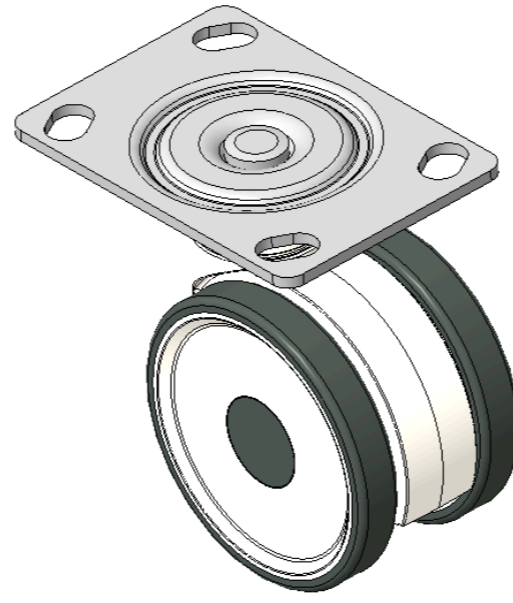

## 1110-3 Series — Medi Series

PPR Wheel (White-Dark Gray) Wheel Diameter × Wheel Width 75 × 12mm

EAN

KS-11100302262043

Drawings are for reference only and may differ from the product

Picture may differ from original product

### Technical Data

Imperial  Metric

Wheel Diameter	3 "
Wheel Width	2
Wheel Bearing	Wheel With Plain Bearing
Plate Size	3-7/8 " x 2-3/4 "
Bolt Hole Spacing	3 " x 2 "
Plate Hole	3/8 " x 5/8 "
Offset	7/8 "
Swivel Interference	5-1/4 "
Overall Height	4 "
Swivel Radius	2-5/8 "
Hardness Of Tread	82±5° Shore A
Load Capacity (Dynamic)	66lbs
Load Capacity (Static)	99lbs
Temperature	-4°F to +140°F
Fork Type	Swivel Caster
Stainless	N/A
Electrical Conductivity	N/A
Anti-Static	N/A
Weight	0.6lbs
Standard	ISO22881

### Dimensions