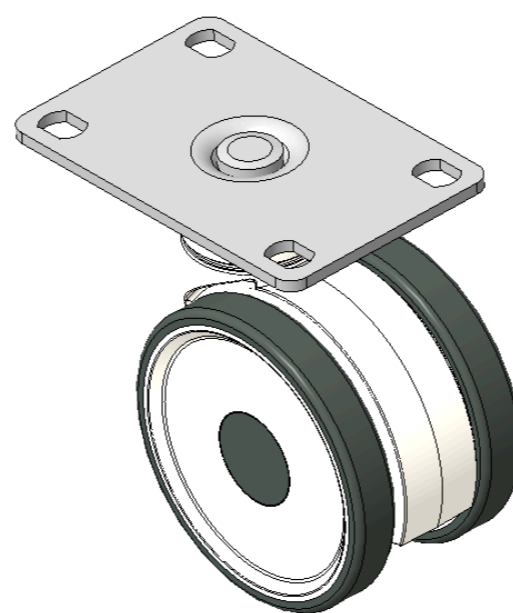

1110-3 Series — Medi Series

PPR Wheel (White-Dark Gray) Wheel Diameter × Wheel Width 75 × 12mm

EAN

KS-11100302262053

Drawings are for reference only and may differ from the product

Picture may differ from original product

Technical Data

Metric Imperial

Wheel Diameter	75mm
Wheel Width	50.5mm
Wheel Bearing	Wheel With Plain Bearing
Plate Size	94 x 62mm
Bolt Hole Spacing	75 x 45mm
Plate Hole	8.6 x 11mm
Offset	22mm
Swivel Interference	132mm
Overall Height	100mm
Swivel Radius	66mm
Hardness Of Tread	82±5° Shore A
Load Capacity (Dynamic)	30kgs
Load Capacity (Static)	45kgs
Temperature	-20°C to +60°C
Fork Type	Swivel Caster
Stainless	N/A
Electrical Conductivity	N/A
Anti-Static	N/A
Weight	0.25kgs
Standard	ISO22881