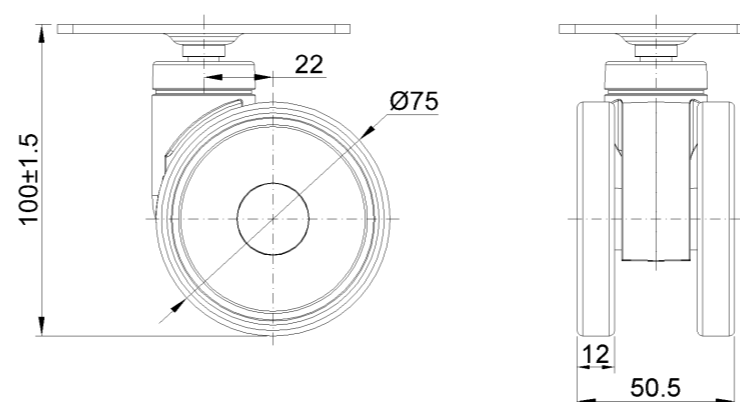

Dimensions

Mounting