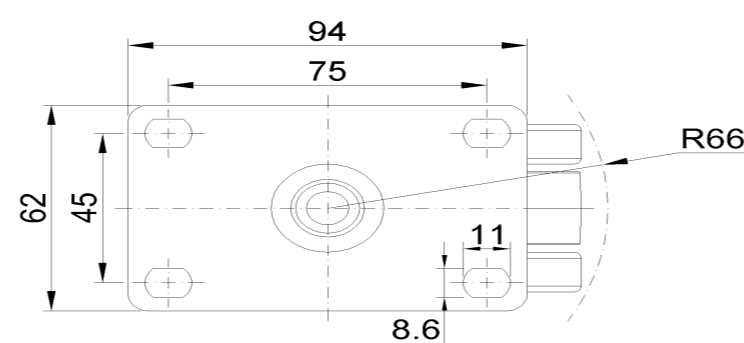

* For any deviation between metric and imperial spec, please refer to the metric spec.