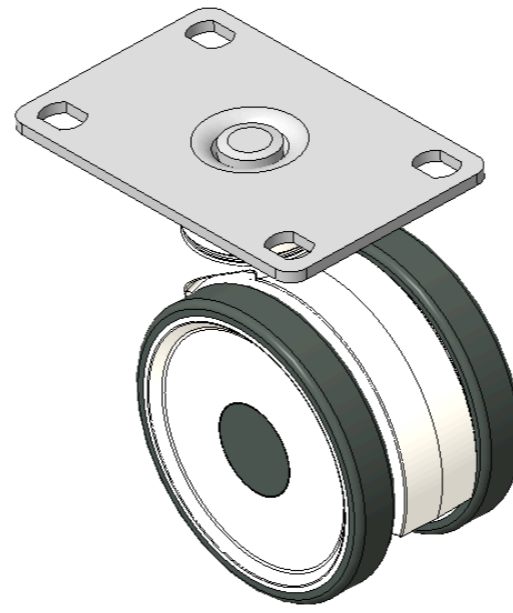

1110-3 Series — Medi Series

PPR Wheel (White-Dark Gray) Wheel Diameter × Wheel Width 75 × 12mm

EAN

KS-11100302262053

Drawings are for reference only and may differ from the product

Picture may differ from original product

Technical Data

Imperial Metric

Wheel Diameter	3 "
Wheel Width	2
Wheel Bearing	Wheel With Plain Bearing
Plate Size	3-3/4 " x 2-1/2 "
Bolt Hole Spacing	3 " x 1-13/16 "
Plate Hole	3/8 " x 3/8 "
Offset	7/8 "
Swivel Interference	5-1/4 "
Overall Height	4 "
Swivel Radius	2-5/8 "
Hardness Of Tread	82±5° Shore A
Load Capacity (Dynamic)	66lbs
Load Capacity (Static)	99lbs
Temperature	-4°F to +140°F
Fork Type	Swivel Caster
Stainless	N/A
Electrical Conductivity	N/A
Anti-Static	N/A
Weight	0.6lbs
Standard	ISO22881