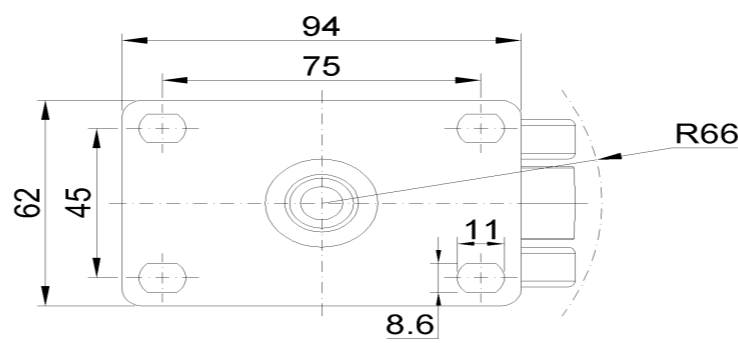

* For any deviation between metric and imperial spec, please refer to the metric spec.