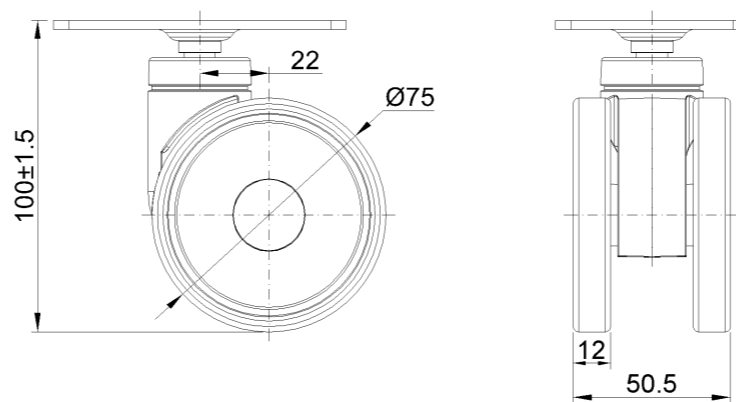

Dimensions

Mounting