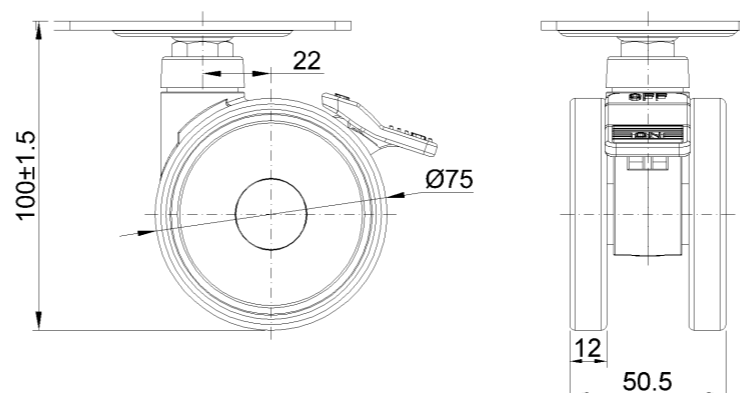

Dimensions

Mounting