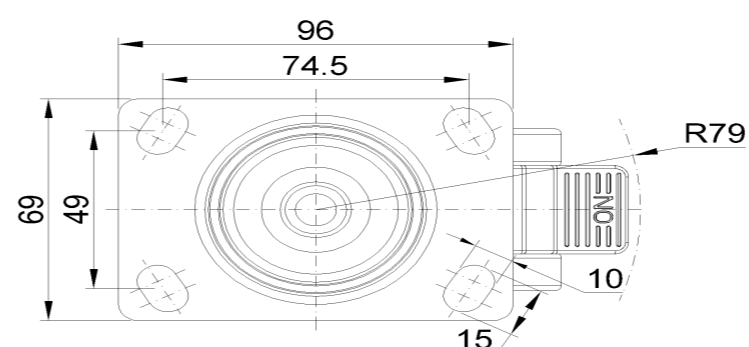

* For any deviation between metric and imperial spec, please refer to the metric spec.