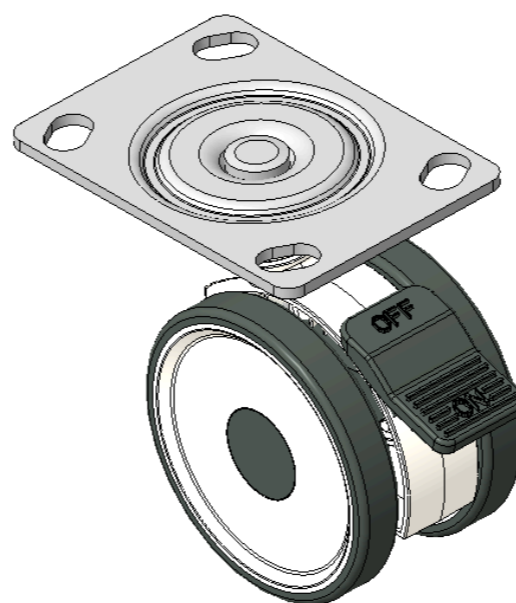

1110-3 Series — Medi Series

PPR Wheel (White-Dark Gray) Wheel Diameter × Wheel Width 75 × 12mm

EAN

KS-11100302264043

Drawings are for reference only and may differ from the product

Picture may differ from original product

Technical Data

Metric Imperial

Wheel Diameter	75mm
Wheel Width	50.5mm
Wheel Bearing	Wheel With Plain Bearing
Plate Size	96 x 69mm
Bolt Hole Spacing	74.5 x 49mm
Plate Hole	10 x 15mm
Offset	22mm
Swivel Interference	158mm
Overall Height	100mm
Swivel Radius	79mm
Hardness Of Tread	82±5° Shore A
Load Capacity (Dynamic)	30kgs
Load Capacity (Static)	45kgs
Temperature	-20°C to +60°C
Fork Type	Swivel Caster With Total Brake
Stainless	N/A
Electrical Conductivity	N/A
Anti-Static	N/A
Weight	0.30kgs
Standard	ISO22881