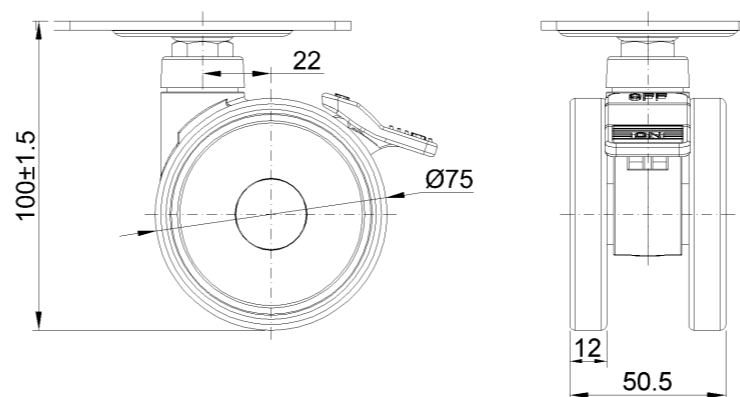

Dimensions

Mounting