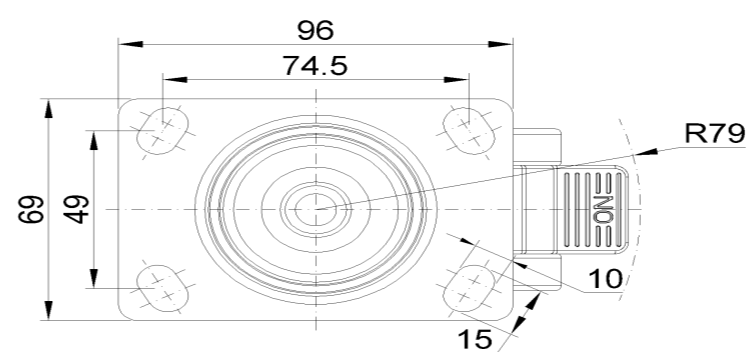

* For any deviation between metric and imperial spec, please refer to the metric spec.