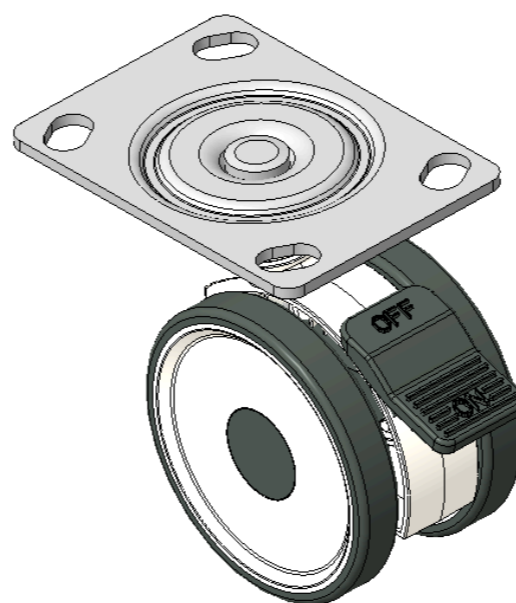

1110-3 Series — Medi Series

PPR Wheel (White-Dark Gray) Wheel Diameter × Wheel Width 75 × 12mm

EAN

KS-11100302264043

Drawings are for reference only and may differ from the product

Picture may differ from original product

Technical Data

Imperial Metric

Wheel Diameter	3 "
Wheel Width	2
Wheel Bearing	Wheel With Plain Bearing
Plate Size	3-7/8 " x 2-3/4 "
Bolt Hole Spacing	3 " x 2 "
Plate Hole	3/8 " x 5/8 "
Offset	7/8 "
Swivel Interference	6-5/16 "
Overall Height	4 "
Swivel Radius	3-1/8 "
Hardness Of Tread	82±5° Shore A
Load Capacity (Dynamic)	66lbs
Load Capacity (Static)	99lbs
Temperature	-4°F to +140°F
Fork Type	Swivel Caster With Total Brake
Stainless	N/A
Electrical Conductivity	N/A
Anti-Static	N/A
Weight	0.7lbs
Standard	ISO22881