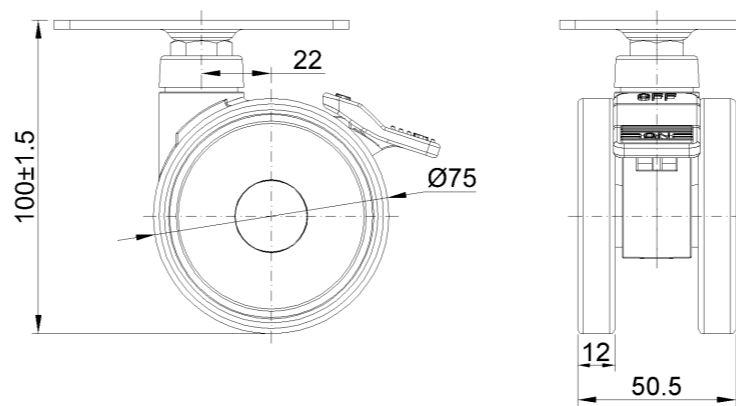

Dimensions

Mounting