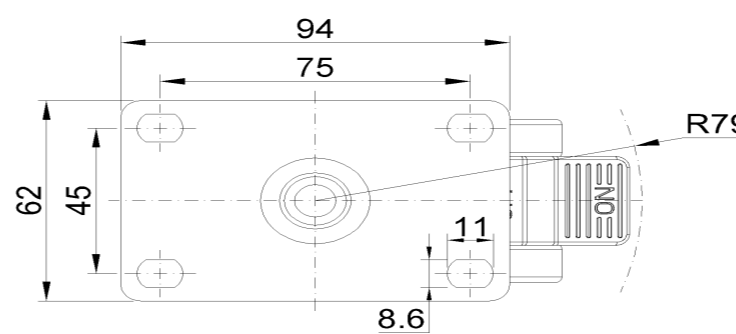

* For any deviation between metric and imperial spec, please refer to the metric spec.