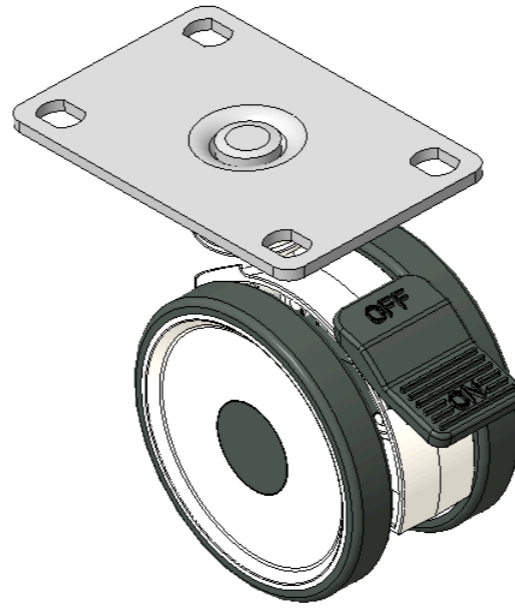

1110-3 Series — Medi Series

PPR Wheel (White-Dark Gray) Wheel Diameter × Wheel Width 75 × 12mm

EAN

KS-11100302264053

Drawings are for reference only and may differ from the product

Picture may differ from original product

Technical Data

Imperial Metric

Wheel Diameter	3 "
Wheel Width	2
Wheel Bearing	Wheel With Plain Bearing
Plate Size	3-3/4 " x 2-1/2 "
Bolt Hole Spacing	3 " x 1-13/16 "
Plate Hole	3/8 " x 3/8 "
Offset	7/8 "
Swivel Interference	6-5/16 "
Overall Height	4 "
Swivel Radius	3-1/8 "
Hardness Of Tread	82±5° Shore A
Load Capacity (Dynamic)	66lbs
Load Capacity (Static)	99lbs
Temperature	-4°F to +140°F
Fork Type	Swivel Caster With Total Brake
Stainless	N/A
Electrical Conductivity	N/A
Anti-Static	N/A
Weight	0.7lbs
Standard	ISO22881