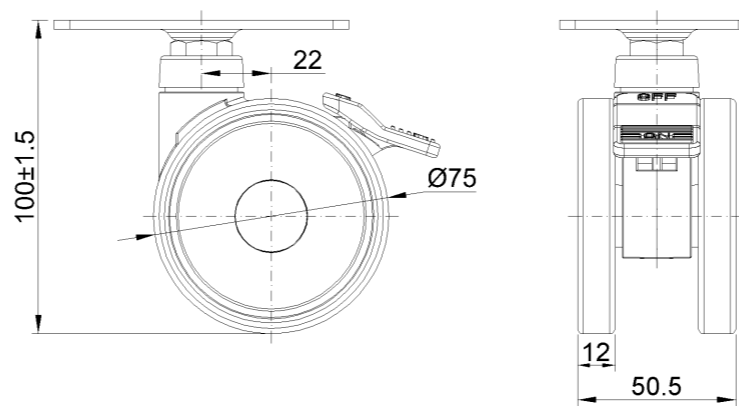

Dimensions

Mounting