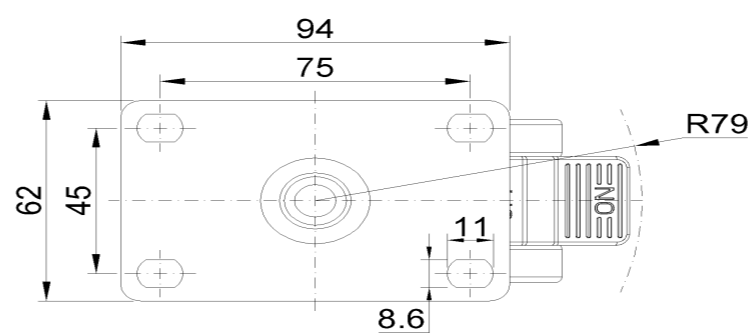

* For any deviation between metric and imperial spec, please refer to the metric spec.