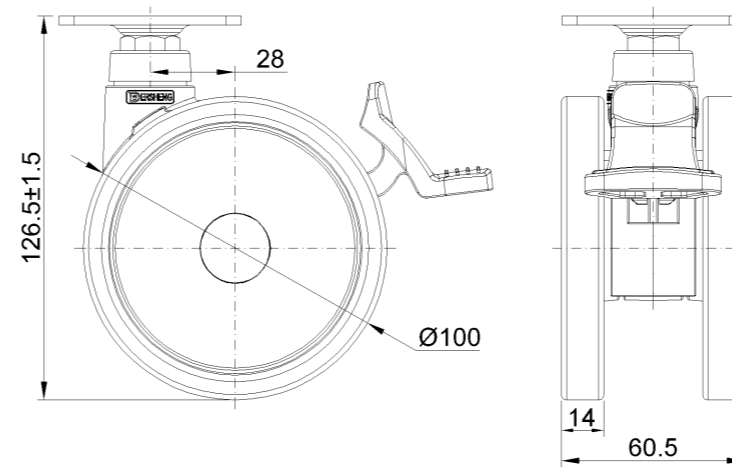

# 1110-3 Series — Medi Series

PPR Wheel Insert (White Dark Gray) Wheel Diameter×Wheel Width 100×14 (60.5) mm

EAN

KS-11100402264013

Drawings are for reference only and may differ from the product

Picture may differ from original product

## Technical Data

Imperial  Metric

Wheel Diameter	4 "
Wheel Width	2-3/8 "
Wheel Bearing	Wheel With Plain Bearing
Plate Size	2-7/16 " x 2-7/16 "
Bolt Hole Spacing	1-11/16"x1-11/16"
Plate Hole	1/4 " x 3/8 "
Offset	1-1/8 "
Swivel Interference	9 "
Overall Height	5 "
Swivel Radius	4-1/2 "
Hardness Of Tread	82±5° Shore A
Load Capacity (Dynamic)	110lbs
Load Capacity (Static)	165lbs
Temperature	-4°F to +140°F
Fork Type	Swivel Caster With Total Brake
Stainless	N/A
Electrical Conductivity	N/A
Anti-Static	N/A
Weight	1.3lbs
Standard	ISO22881

## Dimensions

## Mounting

\* For any deviation between metric and imperial spec, please refer to the metric spec.