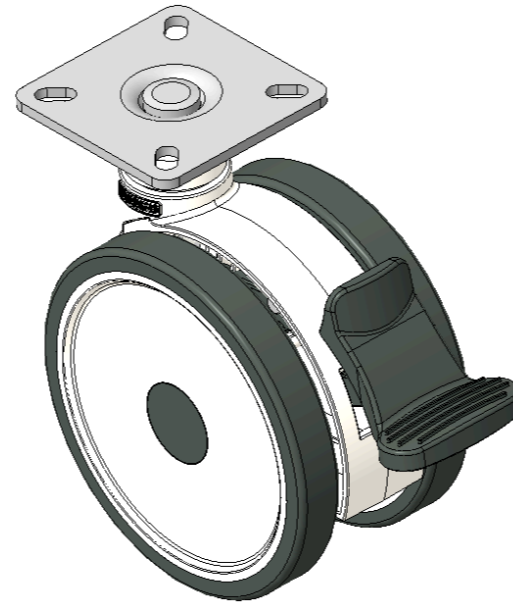

# 1110-3 Series — Medi Series

PPR Wheel Insert (White Dark Gray) Wheel Diameter×Wheel Width 100×14 (60.5) mm

EAN

KS-11100402264013

Drawings are for reference only and may differ from the product

Picture may differ from original product

## Technical Data

Imperial  Metric

Wheel Diameter	4 "
Wheel Width	2-3/8 "
Wheel Bearing	Wheel With Plain Bearing
Plate Size	2-7/16 " x 2-7/16 "
Bolt Hole Spacing	1-11/16"x1-11/16"
Plate Hole	1/4 " x 3/8 "
Offset	1-1/8 "
Swivel Interference	9 "
Overall Height	5 "
Swivel Radius	4-1/2 "
Hardness Of Tread	82±5° Shore A
Load Capacity (Dynamic)	110lbs
Load Capacity (Static)	165lbs
Temperature	-4°F to +140°F
Fork Type	Swivel Caster With Total Brake
Stainless	N/A
Electrical Conductivity	N/A
Anti-Static	N/A
Weight	1.3lbs
Standard	ISO22881

## Dimensions