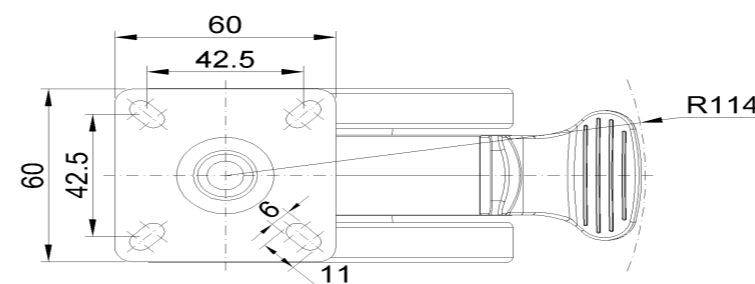

* For any deviation between metric and imperial spec, please refer to the metric spec.