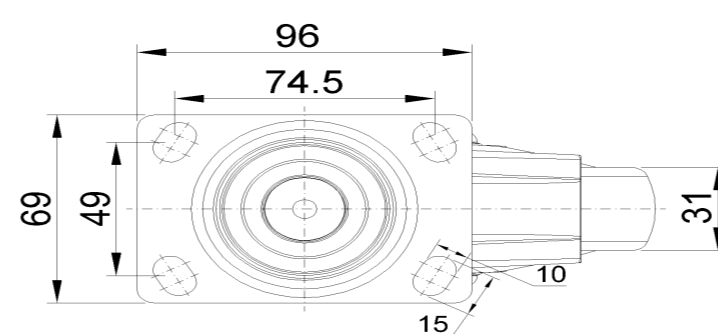

* For any deviation between metric and imperial spec, please refer to the metric spec.