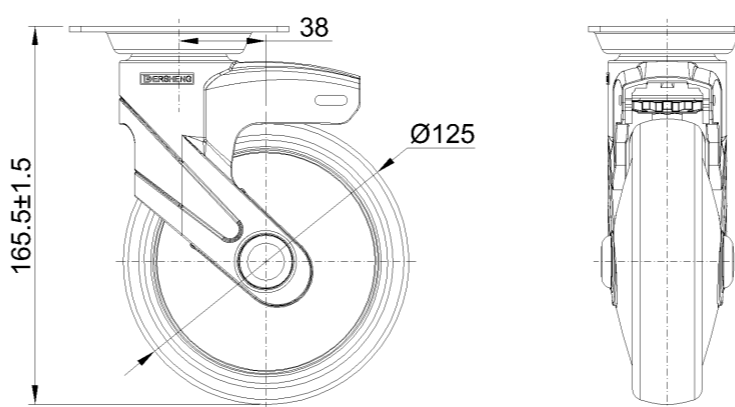

# 1155 STAT Series Caster Series (All Plastic)

Classic PPR Wheel (Pearlescent Dark Gray) Wheel Diameter×Wheel Width 125×31mm

EAN

KS-11550502261073

Drawings are for reference only and may differ from the product

## Technical Data

Metric  Imperial

Wheel Diameter	125mm
Wheel Width	31mm
Wheel Bearing	Wheels With Ball Bearings
Plate Size	96 x 69mm
Bolt Hole Spacing	74.5 x 49mm
Plate Hole	10 x 15mm
Offset	38mm
Overall Height	165.5mm
Hardness Of Tread	82±5° Shore A
Load Capacity (Dynamic)	90kgs
Load Capacity (Static)	135kgs
Temperature	-20°C to +60°C
Fork Type	Rigid Caster
Stainless	N/A
Electrical Conductivity	N/A
Anti-Static	N/A
Weight	0.83kgs
Standard	ISO22881

## Dimensions