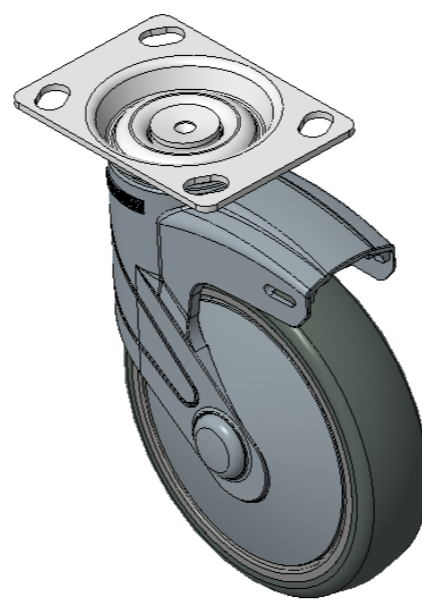

# 1155 STAT Series Caster Series (All Plastic)

Classic PPR Wheel (Pearlescent Dark Gray) Wheel Diameter×Wheel Width 125×31mm

EAN

KS-11550502261073

Drawings are for reference only and may differ from the product

Picture may differ from original product

## Technical Data

Metric  Imperial

Wheel Diameter	125mm
Wheel Width	31mm
Wheel Bearing	Wheels With Ball Bearings
Plate Size	96 x 69mm
Bolt Hole Spacing	74.5 x 49mm
Plate Hole	10 x 15mm
Offset	38mm
Overall Height	165.5mm
Hardness Of Tread	82±5° Shore A
Load Capacity (Dynamic)	90kgs
Load Capacity (Static)	135kgs
Temperature	-20°C to +60°C
Fork Type	Rigid Caster
Stainless	N/A
Electrical Conductivity	N/A
Anti-Static	N/A
Weight	0.83kgs
Standard	ISO22881

## Dimensions