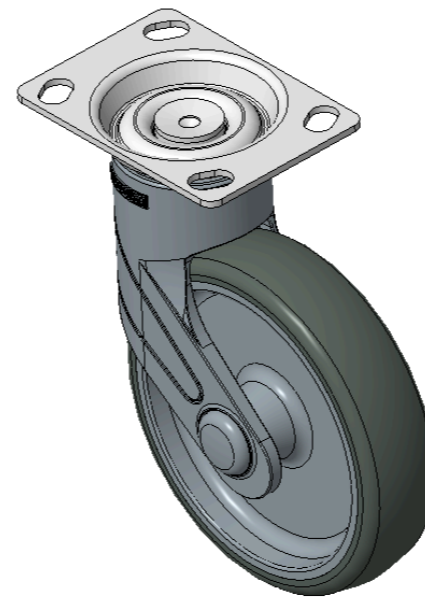

1155 STAT Series Caster Series (All Plastic)

Classic PPR Wheel (Middle Tube Blue-Gray Dark Gray) Wheel Diameter×Wheel Width
125×31mm

EAN

KS-11550502262173

Drawings are for reference only and may differ from the product

Picture may differ from original product

Technical Data

Metric Imperial

Wheel Diameter	125mm
Wheel Width	30.5mm
Wheel Bearing	Wheel With Plain Bearing
Plate Size	96 x 69mm
Bolt Hole Spacing	74.5 x 49mm
Plate Hole	10 x 15mm
Offset	38mm
Swivel Interference	201mm
Overall Height	165.5mm
Swivel Radius	100.5mm
Hardness Of Tread	82±5° Shore A
Load Capacity (Dynamic)	90kgs
Load Capacity (Static)	135kgs
Temperature	-20°C to +60°C
Fork Type	Swivel Caster
Stainless	N/A
Electrical Conductivity	N/A
Anti-Static	N/A
Weight	0.69kgs
Standard	ISO22881