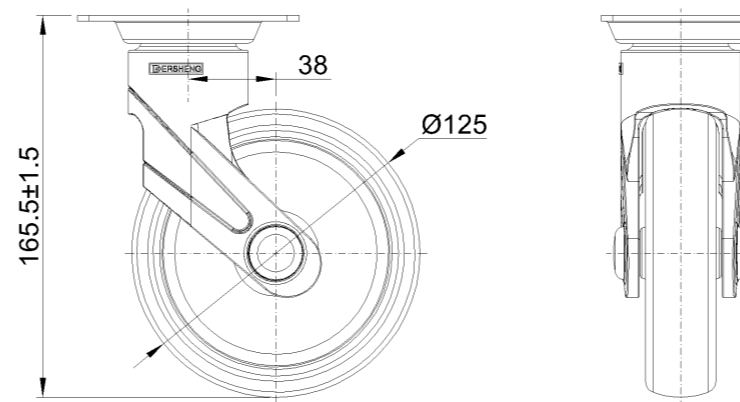

Dimensions

Mounting