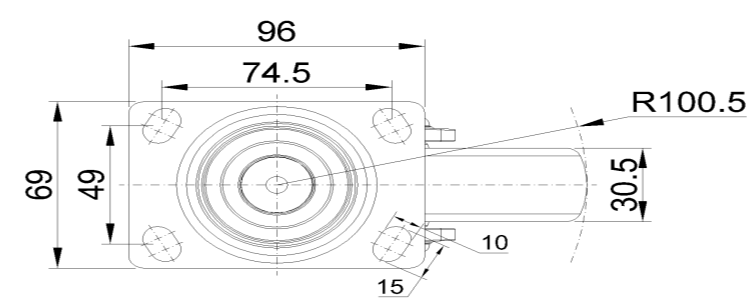

* For any deviation between metric and imperial spec, please refer to the metric spec.