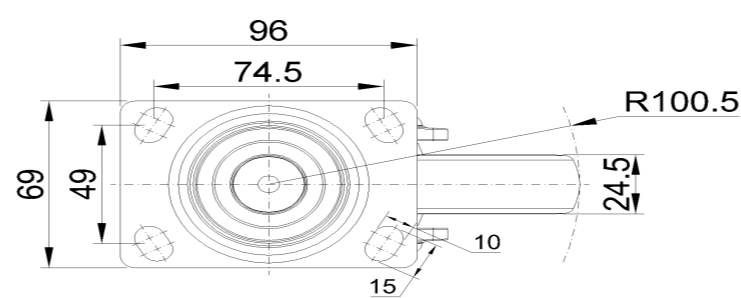

* For any deviation between metric and imperial spec, please refer to the metric spec.