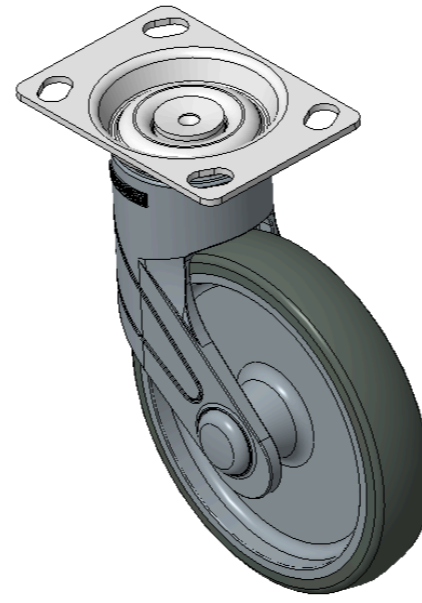

1155 STAT Series Caster Series (All Plastic)

Classic PPR Wheel (Middle Tube Blue Gray/Dark Gray) Wheel Diameter×Wheel Width
125×24.5mm

EAN

KS-11550502262183

Drawings are for reference only and may differ from the product

Picture may differ from original product

Technical Data

Metric Imperial

Wheel Diameter	125mm
Wheel Width	24.5mm
Wheel Bearing	Wheel With Plain Bearing
Plate Size	96 x 69mm
Bolt Hole Spacing	74.5 x 49mm
Plate Hole	10 x 15mm
Offset	38mm
Swivel Interference	201mm
Overall Height	165.5mm
Swivel Radius	100.5mm
Hardness Of Tread	82±5° Shore A
Load Capacity (Dynamic)	70kgs
Load Capacity (Static)	105kgs
Temperature	-20°C to +60°C
Fork Type	Swivel Caster
Stainless	N/A
Electrical Conductivity	N/A
Anti-Static	N/A
Weight	0.65kgs
Standard	ISO22881