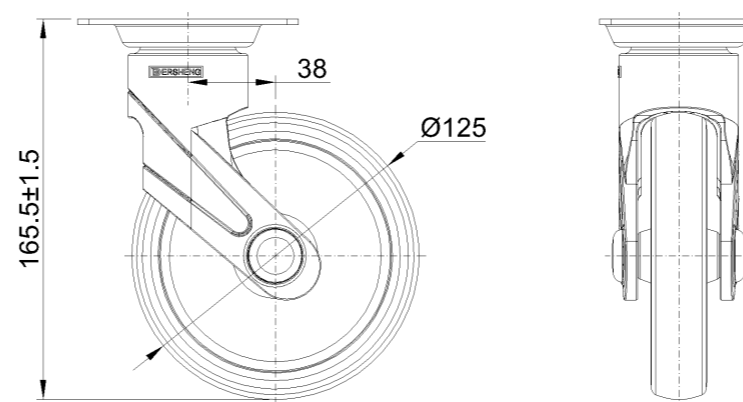

Dimensions

Mounting