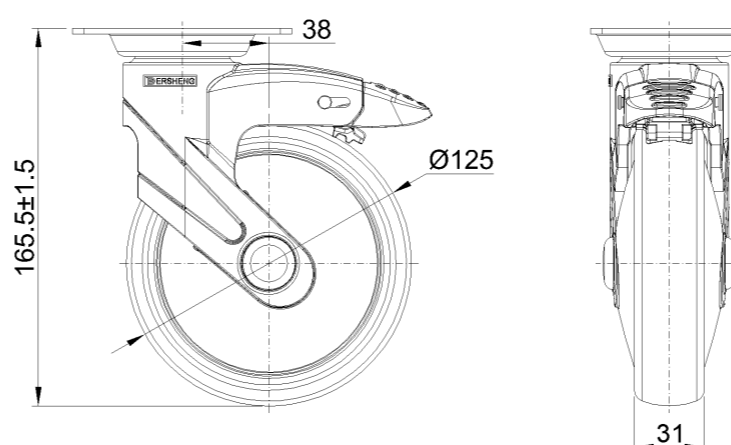

# 1155 STAT Series Caster Series (All Plastic)

Classic PPR Wheel (Pearlescent Dark Gray) Wheel Diameter×Wheel Width 125×31mm

EAN

KS-11550502264073

Drawings are for reference only and may differ from the product

## Technical Data

Metric  Imperial

Wheel Diameter	125mm
Wheel Width	30.5mm
Wheel Bearing	Wheels With Ball Bearings
Plate Size	96 x 69mm
Bolt Hole Spacing	74.5 x 49mm
Plate Hole	10 x 15mm
Offset	38mm
Swivel Interference	226mm
Overall Height	165.5mm
Swivel Radius	113mm
Hardness Of Tread	82±5° Shore A
Load Capacity (Dynamic)	90kgs
Load Capacity (Static)	135kgs
Temperature	-20°C to +60°C
Fork Type	Swivel Caster With Total Brake
Stainless	N/A
Electrical Conductivity	N/A
Anti-Static	N/A
Weight	0.94kgs
Standard	ISO22881

## Dimensions