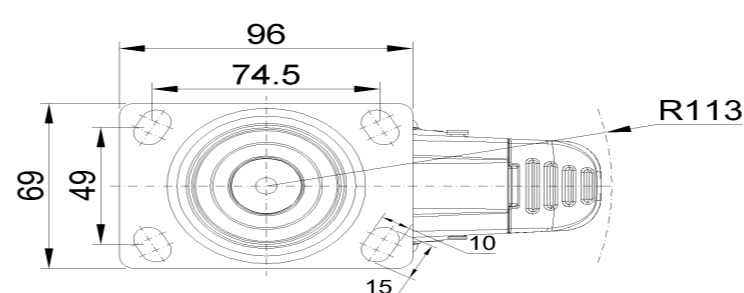

* For any deviation between metric and imperial spec, please refer to the metric spec.