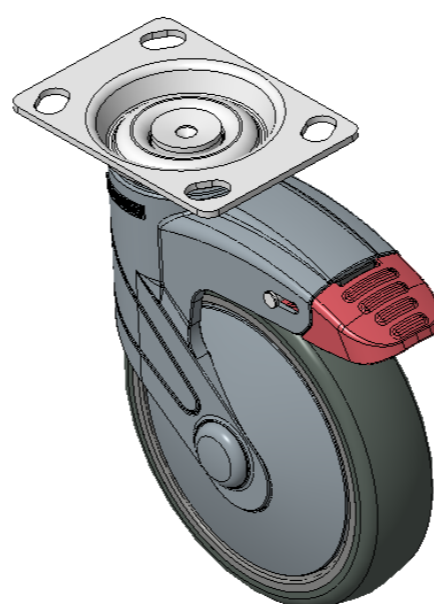

# 1155 STAT Series Caster Series (All Plastic)

Classic PPR Wheel (Pearlescent Dark Gray) Wheel Diameter×Wheel Width 125×31mm

EAN

KS-11550502264073

Drawings are for reference only and may differ from the product

Picture may differ from original product

## Technical Data

Metric  Imperial

Wheel Diameter	125mm
Wheel Width	30.5mm
Wheel Bearing	Wheels With Ball Bearings
Plate Size	96 x 69mm
Bolt Hole Spacing	74.5 x 49mm
Plate Hole	10 x 15mm
Offset	38mm
Swivel Interference	226mm
Overall Height	165.5mm
Swivel Radius	113mm
Hardness Of Tread	82±5° Shore A
Load Capacity (Dynamic)	90kgs
Load Capacity (Static)	135kgs
Temperature	-20°C to +60°C
Fork Type	Swivel Caster With Total Brake
Stainless	N/A
Electrical Conductivity	N/A
Anti-Static	N/A
Weight	0.94kgs
Standard	ISO22881