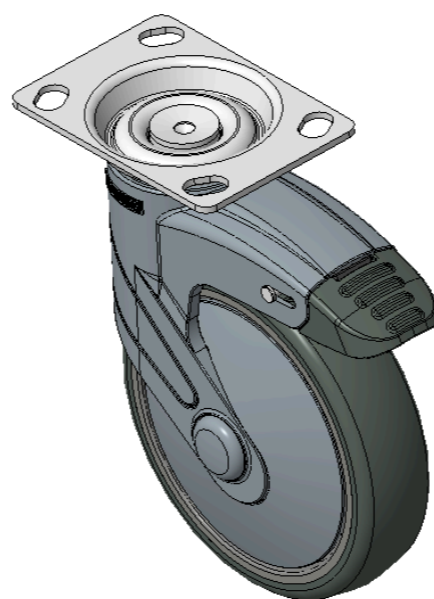

1155 STAT Series Caster Series (All Plastic)

Classic PPR Wheel (Pearlescent Dark Gray) Wheel Diameter×Wheel Width 125×31mm

EAN

KS-11550502264083

Drawings are for reference only and may differ from the product

Picture may differ from original product

Technical Data

Metric Imperial

Wheel Diameter	125mm
Wheel Width	30.5mm
Wheel Bearing	Wheels With Ball Bearings
Plate Size	96 x 69mm
Bolt Hole Spacing	74.5 x 49mm
Plate Hole	10 x 15mm
Offset	38mm
Swivel Interference	226mm
Overall Height	165.5mm
Swivel Radius	113mm
Hardness Of Tread	82±5° Shore A
Load Capacity (Dynamic)	90kgs
Load Capacity (Static)	135kgs
Temperature	-20°C to +60°C
Fork Type	Swivel Caster With Total Brake
Stainless	N/A
Electrical Conductivity	N/A
Anti-Static	N/A
Weight	0.94kgs
Standard	ISO22881