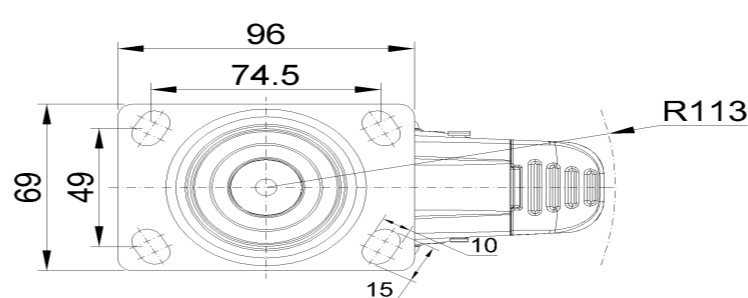

* For any deviation between metric and imperial spec, please refer to the metric spec.