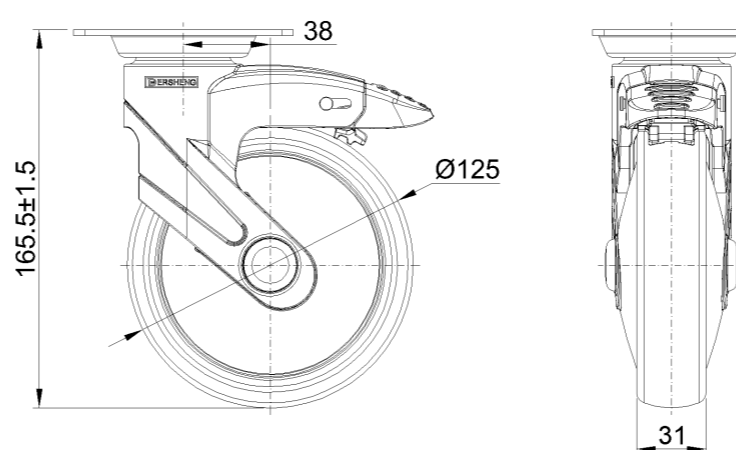

Dimensions

Mounting