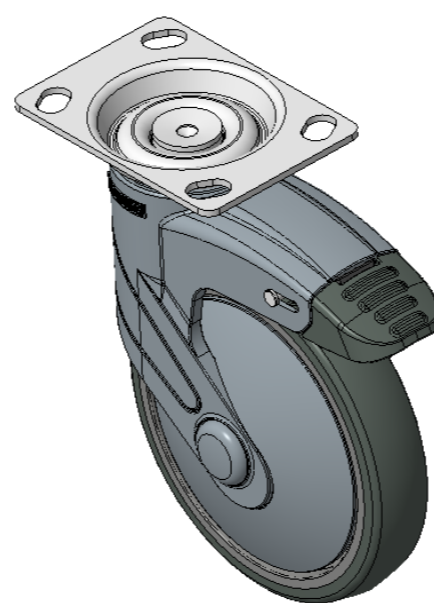

1155 STAT Series Caster Series (All Plastic)

Classic PPR Wheel (Pearlescent Dark Gray) Wheel Diameter×Wheel Width 125×24.5mm

EAN

KS-11550502264103

Drawings are for reference only and may differ from the product

Picture may differ from original product

Technical Data

Metric Imperial

Wheel Diameter	125mm
Wheel Width	24.5mm
Wheel Bearing	Wheels With Ball Bearings
Plate Size	96 x 69mm
Bolt Hole Spacing	74.5 x 49mm
Plate Hole	10 x 15mm
Offset	38mm
Swivel Interference	226mm
Overall Height	165.5mm
Swivel Radius	113mm
Hardness Of Tread	82±5° Shore A
Load Capacity (Dynamic)	80kgs
Load Capacity (Static)	120kgs
Temperature	-20°C to +60°C
Fork Type	Swivel Caster With Total Brake
Stainless	N/A
Electrical Conductivity	N/A
Anti-Static	N/A
Weight	0.87kgs
Standard	ISO22881