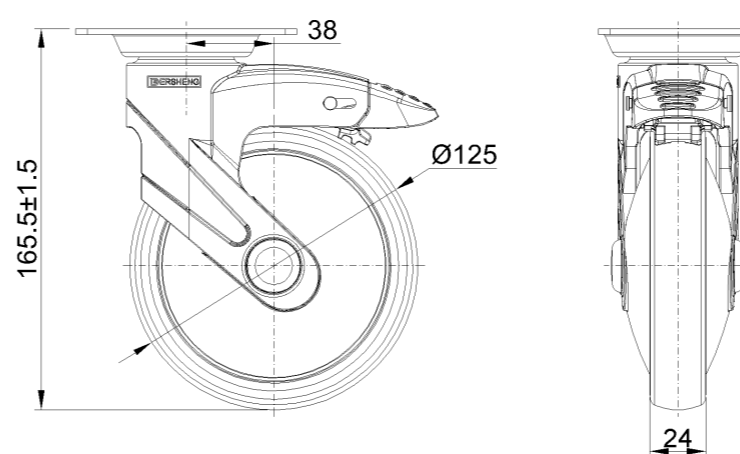

Dimensions

Mounting