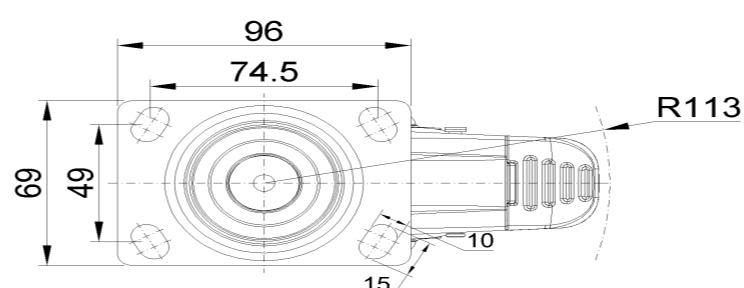

* For any deviation between metric and imperial spec, please refer to the metric spec.