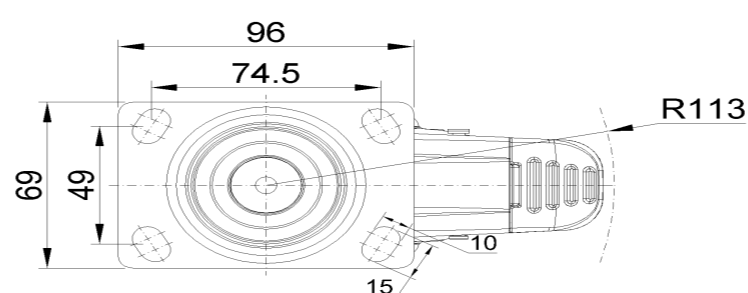

* For any deviation between metric and imperial spec, please refer to the metric spec.