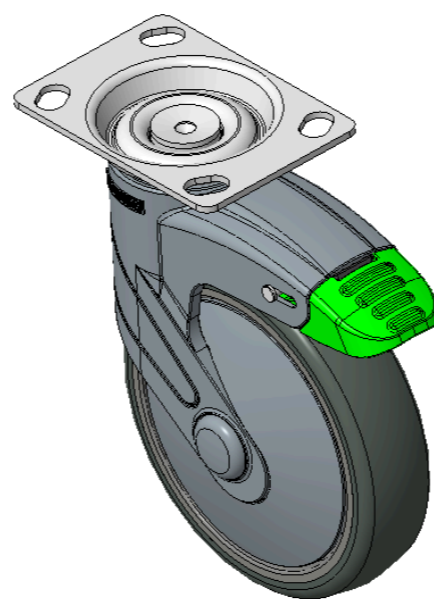

1155 STAT Series Caster Series (All Plastic)

Classic PPR Wheel (Pearlescent Dark Gray) Wheel Diameter×Wheel Width 125×31mm

EAN

KS-11550502264293

Drawings are for reference only and may differ from the product

Picture may differ from original product

Technical Data

Metric Imperial

Wheel Diameter	125mm
Wheel Width	30.5mm
Wheel Bearing	Wheels With Ball Bearings
Plate Size	96 x 69mm
Bolt Hole Spacing	74.5 x 49mm
Plate Hole	10 x 15mm
Offset	38mm
Swivel Interference	226mm
Overall Height	165.5mm
Swivel Radius	113mm
Hardness Of Tread	82±5° Shore A
Load Capacity (Dynamic)	90kgs
Load Capacity (Static)	135kgs
Temperature	-20°C to +60°C
Fork Type	Swivel Caster With Directional Lock
Stainless	N/A
Electrical Conductivity	N/A
Anti-Static	N/A
Weight	0.94kgs
Standard	ISO22881