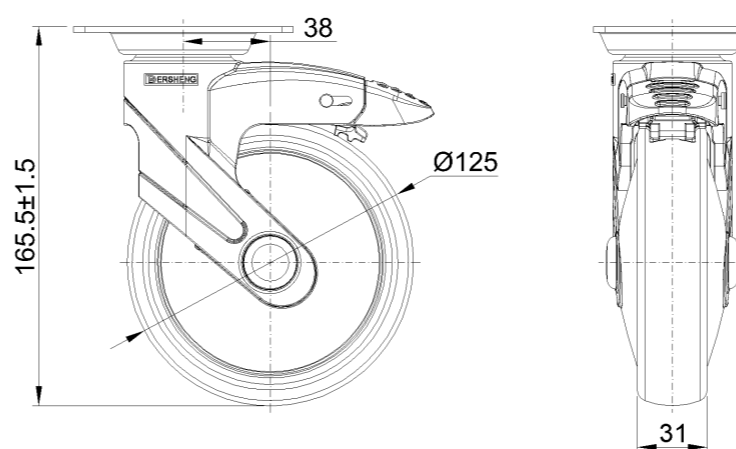

Dimensions

Mounting