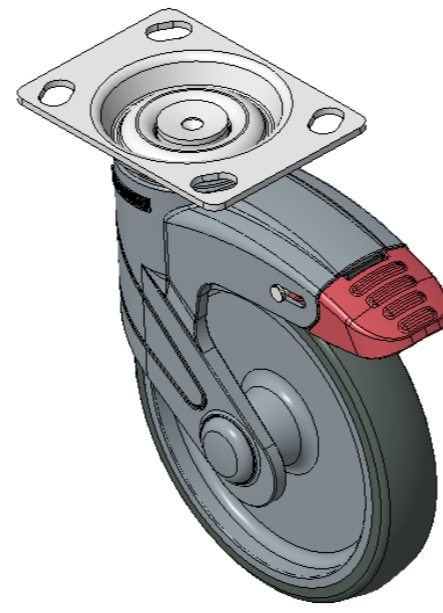

1155 STAT Series Caster Series (All Plastic)

Classic PPR Wheel (Middle Tube Blue Gray/Dark Gray) Wheel Diameter×Wheel Width
125×24.5mm

EAN

KS-11550502264373

Drawings are for reference only and may differ from the product

Picture may differ from original product

Technical Data

Metric Imperial

Wheel Diameter	125mm
Wheel Width	24.5mm
Wheel Bearing	Wheel With Plain Bearing
Plate Size	96 x 69mm
Bolt Hole Spacing	74.5 x 49mm
Plate Hole	10 x 15mm
Offset	38mm
Swivel Interference	226mm
Overall Height	165.5mm
Swivel Radius	113mm
Hardness Of Tread	82±5° Shore A
Load Capacity (Dynamic)	70kgs
Load Capacity (Static)	105kgs
Temperature	-20°C to +60°C
Fork Type	Swivel Caster With Total Brake
Stainless	N/A
Electrical Conductivity	N/A
Anti-Static	N/A
Weight	0.83kgs
Standard	ISO22881