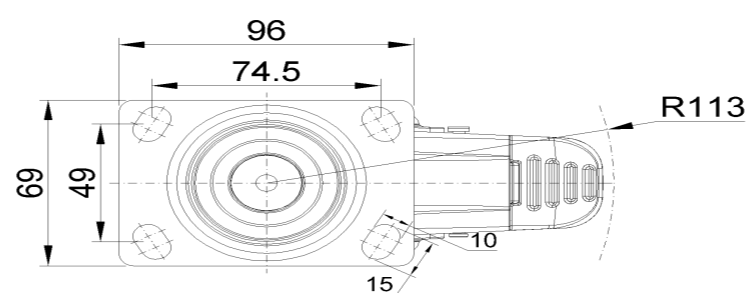

* For any deviation between metric and imperial spec, please refer to the metric spec.