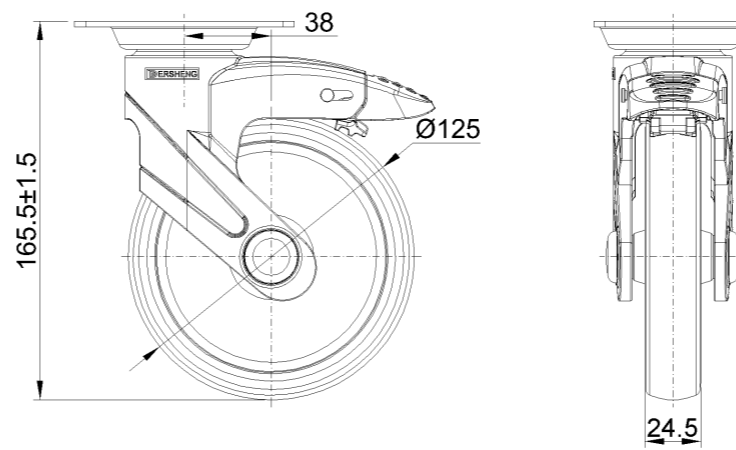

Dimensions

Mounting