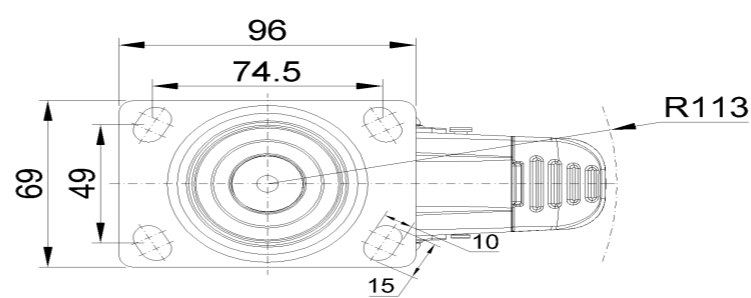

* For any deviation between metric and imperial spec, please refer to the metric spec.