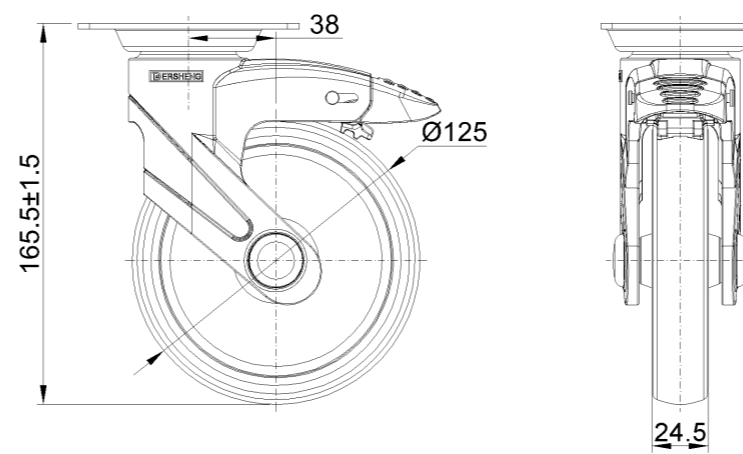

Dimensions

Mounting