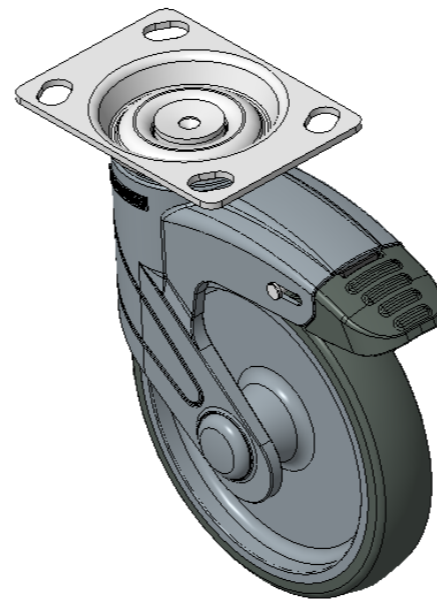

1155 STAT Series Caster Series (All Plastic)

Classic PPR Wheel (Middle Tube Blue Gray/Dark Gray) Wheel Diameter×Wheel Width
125×24.5mm

EAN

KS-11550502264383

Drawings are for reference only and may differ from the product

Picture may differ from original product

Technical Data

Metric Imperial

Wheel Diameter	125mm
Wheel Width	24.5mm
Wheel Bearing	Wheel With Plain Bearing
Plate Size	96 x 69mm
Bolt Hole Spacing	74.5 x 49mm
Plate Hole	10 x 15mm
Offset	38mm
Swivel Interference	226mm
Overall Height	165.5mm
Swivel Radius	113mm
Hardness Of Tread	82±5° Shore A
Load Capacity (Dynamic)	70kgs
Load Capacity (Static)	105kgs
Temperature	-20°C to +60°C
Fork Type	Swivel Caster With Total Brake
Stainless	N/A
Electrical Conductivity	N/A
Anti-Static	N/A
Weight	0.83kgs
Standard	ISO22881