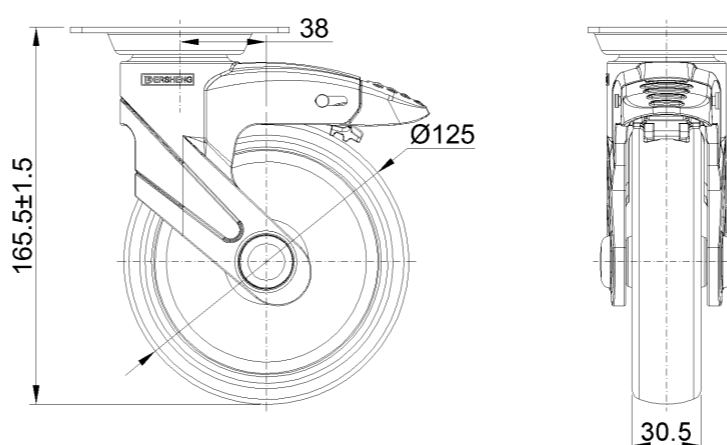

# 1155 STAT Series Caster Series (All Plastic)

Classic PPR Wheel (Middle Tube Blue-Gray Dark Gray) Wheel Diameter×Wheel Width  
125×31mm

EAN

KS-11550502264443

Drawings are for reference only and may differ from the product

## Technical Data

Metric  Imperial

Wheel Diameter	125mm
Wheel Width	30.5mm
Wheel Bearing	Wheel With Plain Bearing
Plate Size	96 x 69mm
Bolt Hole Spacing	74.5 x 49mm
Plate Hole	10 x 15mm
Offset	38mm
Swivel Interference	226mm
Overall Height	165.5mm
Swivel Radius	113mm
Hardness Of Tread	82±5° Shore A
Load Capacity (Dynamic)	90kgs
Load Capacity (Static)	135kgs
Temperature	-20°C to +60°C
Fork Type	Swivel Caster With Directional Lock
Stainless	N/A
Electrical Conductivity	N/A
Anti-Static	N/A
Weight	0.86kgs
Standard	ISO22881

## Dimensions