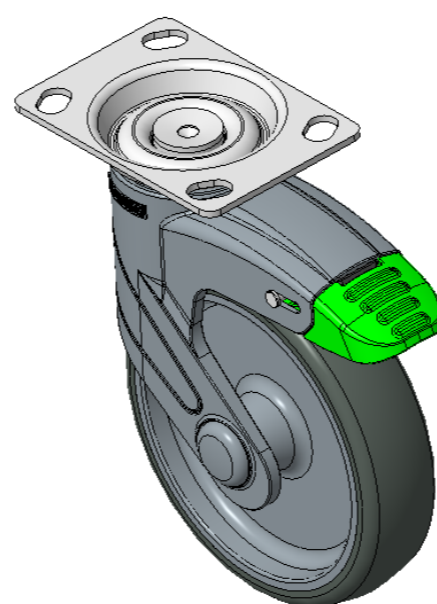

# 1155 STAT Series Caster Series (All Plastic)

Classic PPR Wheel (Middle Tube Blue-Gray Dark Gray) Wheel Diameter×Wheel Width  
125×31mm

EAN

KS-11550502264443

Drawings are for reference only and may differ from the product

Picture may differ from original product

## Technical Data

Metric  Imperial

Wheel Diameter	125mm
Wheel Width	30.5mm
Wheel Bearing	Wheel With Plain Bearing
Plate Size	96 x 69mm
Bolt Hole Spacing	74.5 x 49mm
Plate Hole	10 x 15mm
Offset	38mm
Swivel Interference	226mm
Overall Height	165.5mm
Swivel Radius	113mm
Hardness Of Tread	82±5° Shore A
Load Capacity (Dynamic)	90kgs
Load Capacity (Static)	135kgs
Temperature	-20°C to +60°C
Fork Type	Swivel Caster With Directional Lock
Stainless	N/A
Electrical Conductivity	N/A
Anti-Static	N/A
Weight	0.86kgs
Standard	ISO22881

## Dimensions