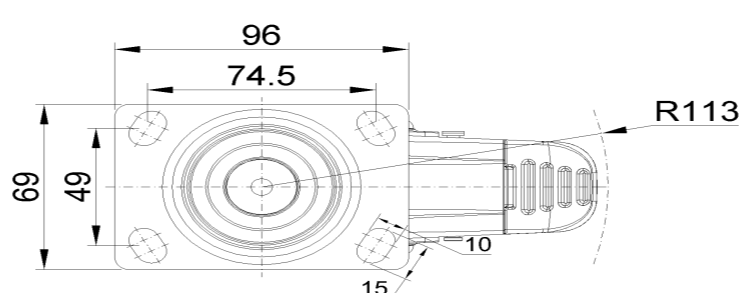

* For any deviation between metric and imperial spec, please refer to the metric spec.