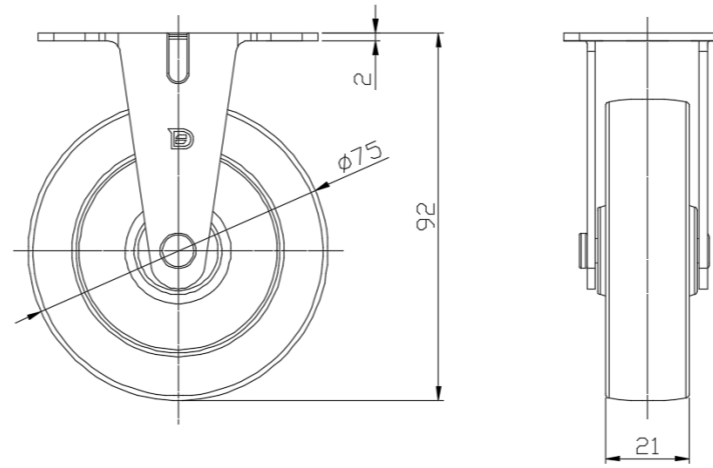

# 1121 Double Raceway, Light Duty Caster Series

PPR Wheel (Black-Black Flat) Wheel Diameter × Wheel Width 75×21mm

EAN

YJ-11210300261013

Drawings are for reference only and may differ from the product

Picture may differ from original product

## Technical Data

Metric  Imperial

Wheel Diameter	75mm
Wheel Width	21mm
Wheel Bearing	Wheel With Plain Bearing
Plate Size	70 x 42mm
Bolt Hole Spacing	56x28mm
Plate Hole	6mm
Overall Height	92mm
Hardness Of Tread	80±5° Shore A
Load Capacity (Dynamic)	40kgs
Load Capacity (Static)	60kgs
Temperature	-20°C to +120°C
Fork Type	Rigid Caster
Stainless	N/A
Electrical Conductivity	N/A
Anti-Static	N/A
Weight	0.15kgs
Standard	ISO22883

## Dimensions