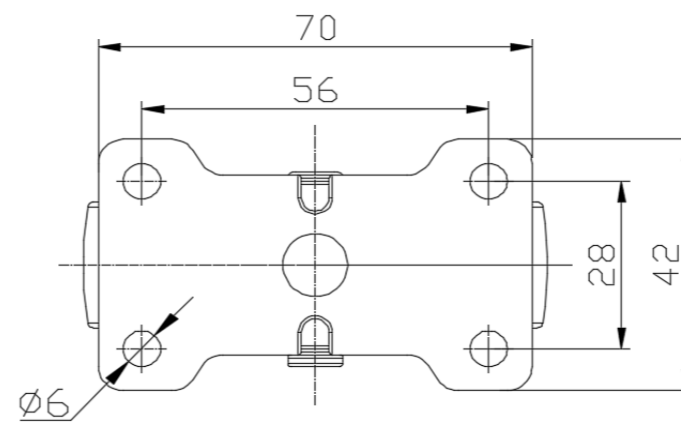

* For any deviation between metric and imperial spec, please refer to the metric spec.