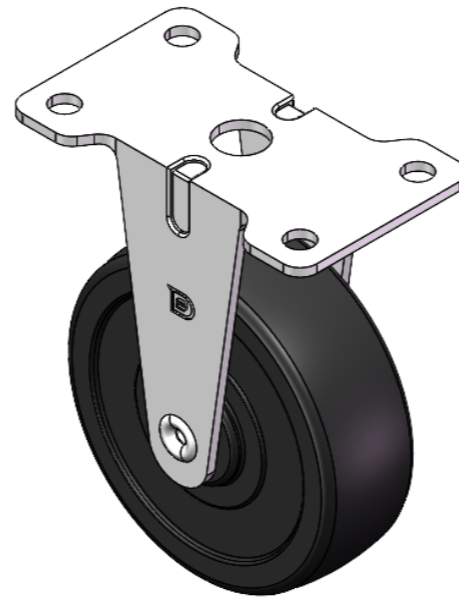

# 1121 Double Raceway, Light Duty Caster Series

PPR Wheel (Black-Black Flat) Wheel Diameter × Wheel Width 75×21mm

EAN

YJ-11210300261013

Drawings are for reference only and may differ from the product

Picture may differ from original product

## Technical Data

Metric  Imperial

Wheel Diameter	75mm
Wheel Width	21mm
Wheel Bearing	Wheel With Plain Bearing
Plate Size	70 x 42mm
Bolt Hole Spacing	56x28mm
Plate Hole	6mm
Overall Height	92mm
Hardness Of Tread	80±5° Shore A
Load Capacity (Dynamic)	40kgs
Load Capacity (Static)	60kgs
Temperature	-20°C to +120°C
Fork Type	Rigid Caster
Stainless	N/A
Electrical Conductivity	N/A
Anti-Static	N/A
Weight	0.15kgs
Standard	ISO22883

## Dimensions