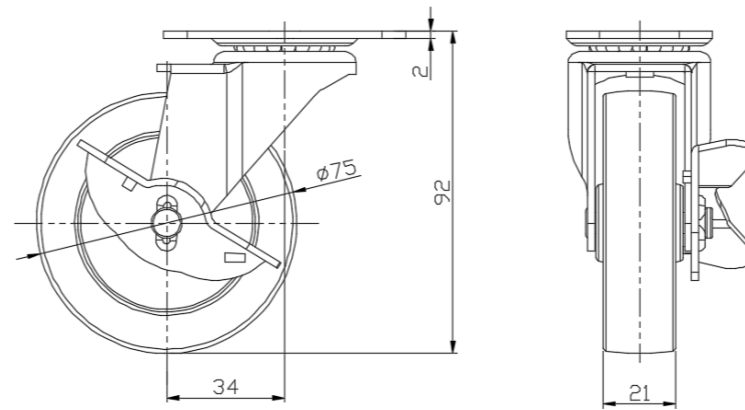

# 1121 Double Raceway, Light Duty Caster Series

PPR Wheel (Black-Black Flat) Wheel Diameter × Wheel Width 75×21mm

EAN

YJ-11210300264013

Drawings are for reference only and may differ from the product

Picture may differ from original product

## Technical Data

Metric  Imperial

Wheel Diameter	75mm
Wheel Width	21mm
Wheel Bearing	Wheel With Plain Bearing
Plate Size	70 x 42mm
Bolt Hole Spacing	56x28mm
Plate Hole	6mm
Offset	34mm
Swivel Interference	143mm
Overall Height	92mm
Swivel Radius	71.5mm
Hardness Of Tread	82±5° Shore A
Load Capacity (Dynamic)	40kgs
Load Capacity (Static)	60kgs
Temperature	-20°C to +60°C
Fork Type	Swivel Caster With Side Brake
Stainless	N/A
Electrical Conductivity	N/A
Anti-Static	N/A
Weight	0.23kgs
Standard	ISO22883

## Dimensions