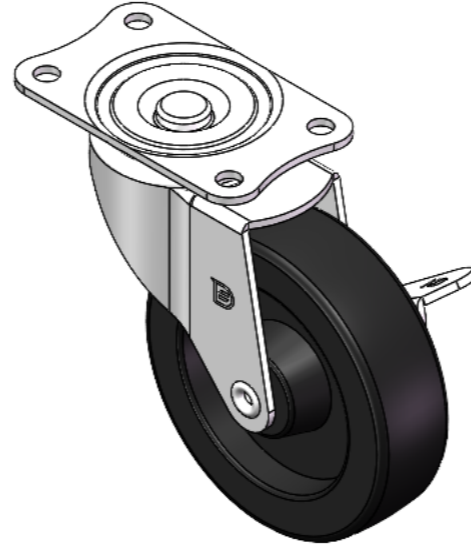

# 1121 Double Raceway, Light Duty Caster Series

PPR Wheel (Black-Black Flat) Wheel Diameter × Wheel Width 75×21mm

EAN

YJ-11210300264013

Drawings are for reference only and may differ from the product

Picture may differ from original product

## Technical Data

Metric  Imperial

Wheel Diameter	75mm
Wheel Width	21mm
Wheel Bearing	Wheel With Plain Bearing
Plate Size	70 x 42mm
Bolt Hole Spacing	56x28mm
Plate Hole	6mm
Offset	34mm
Swivel Interference	143mm
Overall Height	92mm
Swivel Radius	71.5mm
Hardness Of Tread	82±5° Shore A
Load Capacity (Dynamic)	40kgs
Load Capacity (Static)	60kgs
Temperature	-20°C to +60°C
Fork Type	Swivel Caster With Side Brake
Stainless	N/A
Electrical Conductivity	N/A
Anti-Static	N/A
Weight	0.23kgs
Standard	ISO22883

## Dimensions