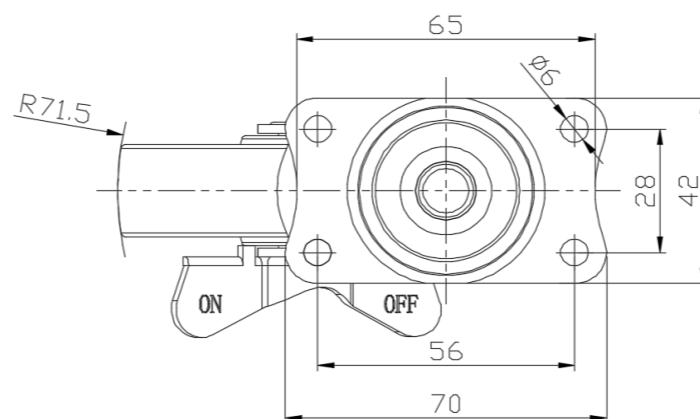

* For any deviation between metric and imperial spec, please refer to the metric spec.